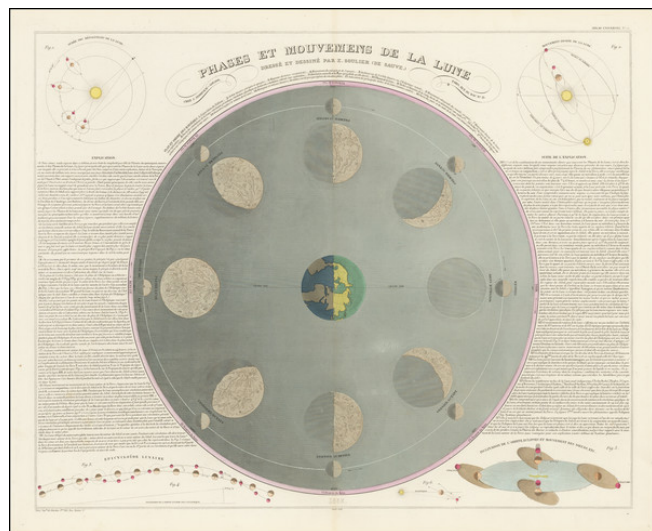

## Phases Et Mouvemens De La Lune Dresse Et Dessine Par E Soulier . . . 1855

**Stock#:** 69065  
**Map Maker:** Andriveau-Goujon  
**Date:** 1855  
**Place:** Paris  
**Color:** Hand Colored  
**Condition:** VG  
**Size:** 23 x 18.5 inches  
**Price:** \$ 245.00

### Description:

Nice example of this highly decorative chart showing the 8 phases of the moon as it orbits the earth, with 6 smaller diagrams showing various Lunar phenomena.

A wonderful decorative large celestial diagram. Only Andriveau-Goujon, among his contemporaries, included such a fine group of Celestial maps in his general atlas.