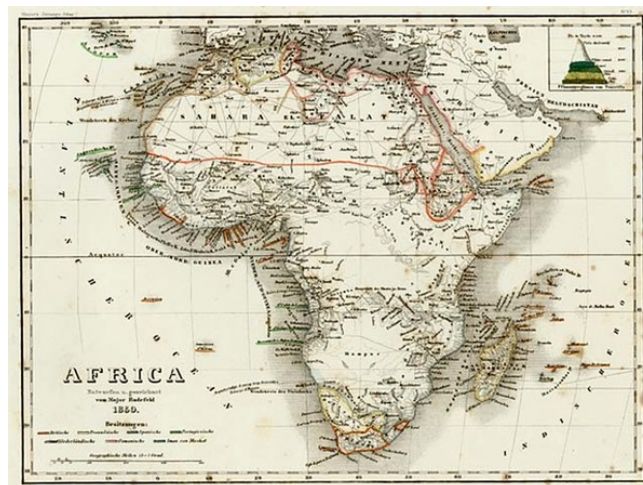

Barry Lawrence Ruderman Antique Maps Inc.

7407 La Jolla Boulevard
La Jolla, CA 92037

www.raremaps.com

(858) 551-8500
blr@raremaps.com

Africa...1850

Stock#: 6905
Map Maker: Meyer
Date: 1850
Place: Hildburghausen
Color: Hand Colored
Condition: VG
Size: 10 x 7 inches
Price: SOLD

Description:

Nice detailed map of Africa, including many interior roads and details on colonization. Minor foxing in the margins, else a nice example.

Detailed Condition: