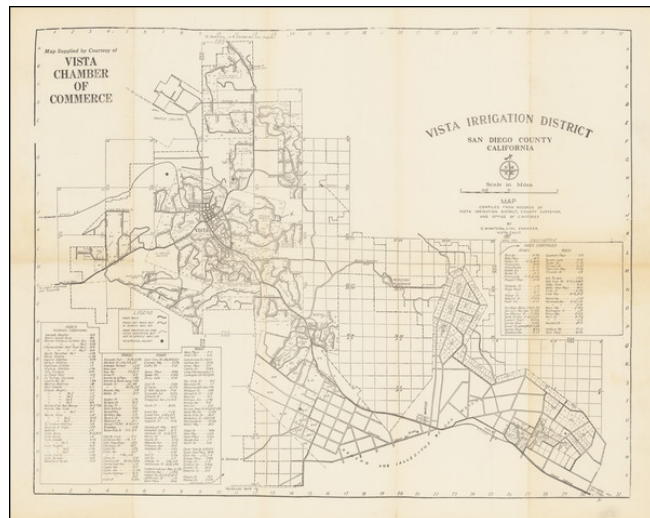

Barry Lawrence Ruderman Antique Maps Inc.

7407 La Jolla Boulevard
La Jolla, CA 92037

www.raremaps.com

(858) 551-8500
blr@raremaps.com

Vista Irrigation District San Diego County California . . . 1931

Stock#: 69045
Map Maker: Watson
Date: 1931
Place: Vista, California
Color: Uncolored
Condition: VG
Size: 22 x 17 inches
Price: \$ 345.00

Description:

Early San Diego County water map, focusing on the cities of Vista and San Marcos in the North County region.

The map was made by C.W. Watson for the Vista Chamber of Commerce.

The map shows the initial subdivisions of what is now a major suburb of San Diego.

A rare map for Vista - one of the few maps of Vista and San Marcos of antiquarian merit that one is likely to see.

Detailed Condition: