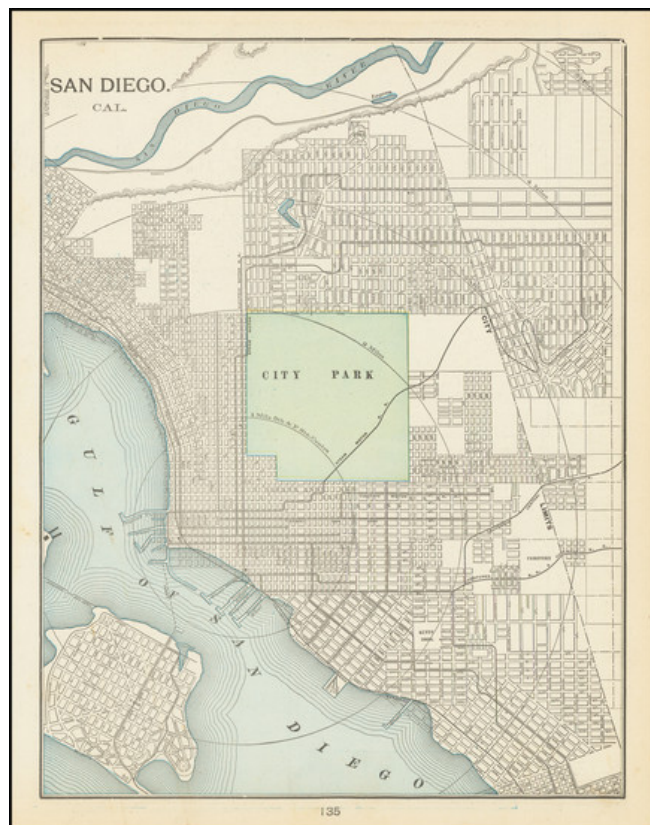

Barry Lawrence Ruderman Antique Maps Inc.

7407 La Jolla Boulevard
La Jolla, CA 92037

www.raremaps.com

(858) 551-8500
blr@raremaps.com

San Diego. California

Stock#: 69030
Map Maker: Cram
Date: 1898
Place: Chicago
Color: Color
Condition: VG+
Size: 10 x 13 inches
Price: SOLD

Description:

Detailed plan of San Diego showing streets, buildings, train lines, public places, rivers, etc. Includes Balboa Park, the Orphan's Home Tract and red lines showing street car lines.

Cram was one of the pre-eminent American mapmakers of the late 19th Century, relying upon a cerographic printing process first applied to maps by the Morse family in the late 1830s, which ultimately led to the demise of the handcolored map.