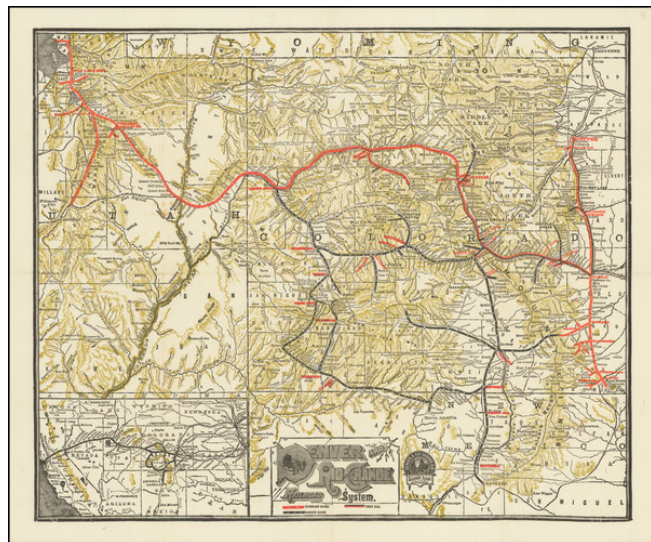

## Denver and Rio Grande Railroad System

**Stock#:** 69005  
**Map Maker:** Denver & Rio Grande RR  
**Date:** 1889  
**Place:** Chicago  
**Color:** Color  
**Condition:** VG+  
**Size:** 17 x 14.25 inches  
**Price:** SOLD

### Description:

Detailed railroad map of Colorado and part of Utah. Promotional map for the Denver & Rio Grande Railroad. The border of Grand and Unitah Counties suggests a date of 1889 to 1890.

The map was produced in numerous editions over the decades.