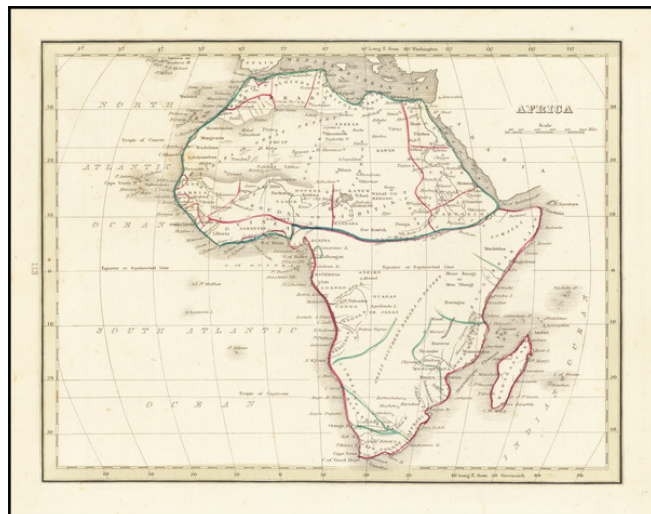

Barry Lawrence Ruderman Antique Maps Inc.

7407 La Jolla Boulevard
La Jolla, CA 92037

www.raremaps.com

(858) 551-8500
blr@raremaps.com

Africa

Stock#: 69001
Map Maker: Bradford
Date: 1835
Place: Boston
Color: Outline Color
Condition: VG+
Size: 10 x 8 inches
Price: \$65.00

Description:

Interesting map of the continent of Africa, published by Bradford.

The map shows the extent of discoveries and claims in the interior, which is still largely unexplored.

Detailed Condition: