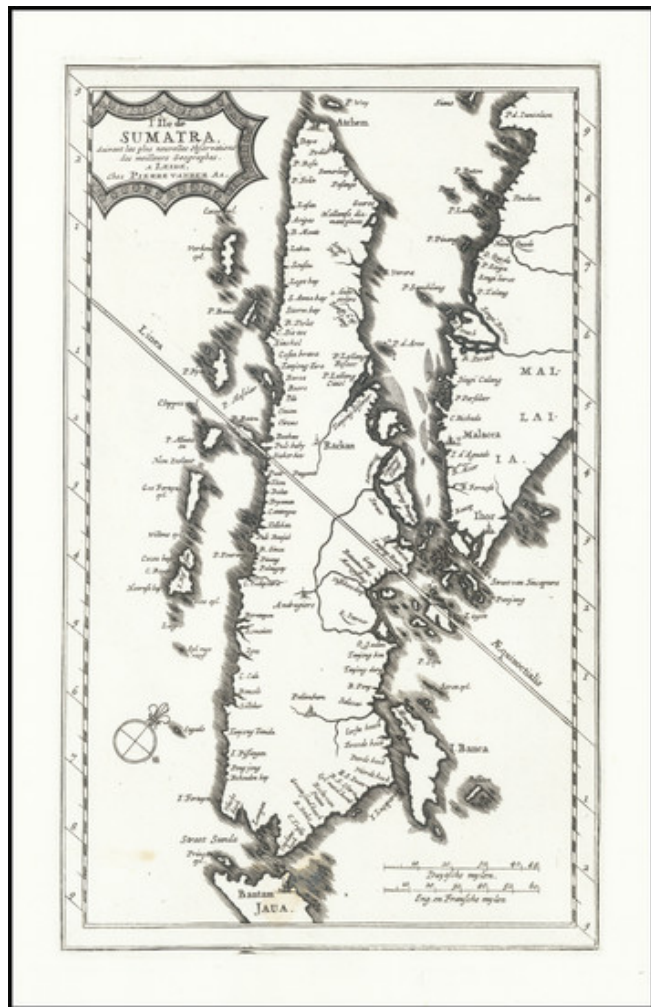

Barry Lawrence Ruderman Antique Maps Inc.

7407 La Jolla Boulevard
La Jolla, CA 92037

www.raremaps.com

(858) 551-8500
blr@raremaps.com

I'le de Sumatra . . . [shows Singapore]

Stock#: 68965
Map Maker: van der Aa
Date: 1720
Place: Leiden
Color: Uncolored
Condition: VG+
Size: 6.5 x 10.5 inches
Price: \$ 275.00

Description:

Detailed map of Sumatra, Singapore Straits (Straet van Sincapura), Bintan Island (P. Panjang) and the contiguous coastline of Malaysia.

Malacca is named, with some coastal and river details around Kuala Lumpur (P. Perach, R. Perang, Songi Borros).

The map is oriented with northwest at the top.

**Barry Lawrence Ruderman
Antique Maps Inc.**

7407 La Jolla Boulevard
La Jolla, CA 92037

www.raremaps.com

(858) 551-8500
blr@raremaps.com

I'le de Sumatra . . . [shows Singapore]