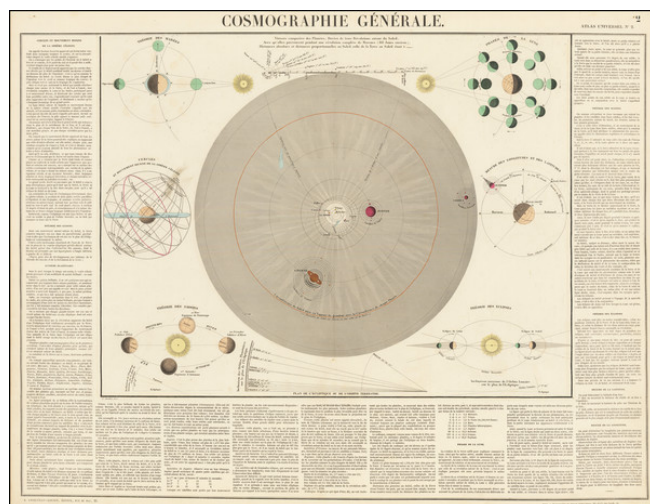

Barry Lawrence Ruderman Antique Maps Inc.

7407 La Jolla Boulevard
La Jolla, CA 92037

www.raremaps.com

(858) 551-8500
blr@raremaps.com

Cosmographie Generale

Stock#: 68963
Map Maker: Andriveau-Goujon
Date: 1850 circa
Place: Paris
Color: Hand Colored
Condition: VG+
Size: 25.5 x 19 inches
Price: \$ 225.00

Description:

Attractive image of various celestial models, including the orbits of the planets around the sun (showing the moons of each of the planets), theory of the seasons, eclipses, phases of the moon, etc. Fine example on thick paper.