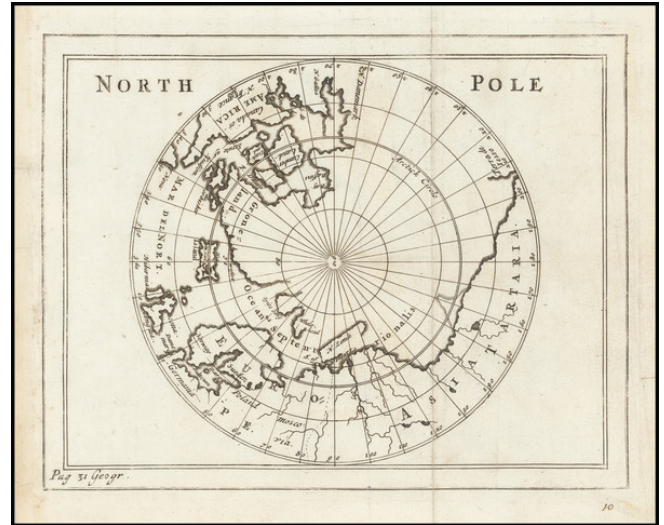

Barry Lawrence Ruderman Antique Maps Inc.

7407 La Jolla Boulevard
La Jolla, CA 92037

www.raremaps.com

(858) 551-8500
blr@raremaps.com

North Pole

Stock#: 68908
Map Maker: Moore
Date: 1681
Place: London
Color: Uncolored
Condition: VG
Size: 8.5 x 6.5 inches
Price: \$395.00

Description:

English North Polar Rarity

Rare English map of the North Polar regions, published by Jonas Moore.

The map appeared in Moore's *A New Geography*. Many of the plates in the work were engraved by Herman Moll, who had moved to London in 1678 and had not yet begun publishing under his own name. These are among the earliest known maps engraved by Moll. Burden credits Moll's first map as being his work for William Berry, also in 1681.