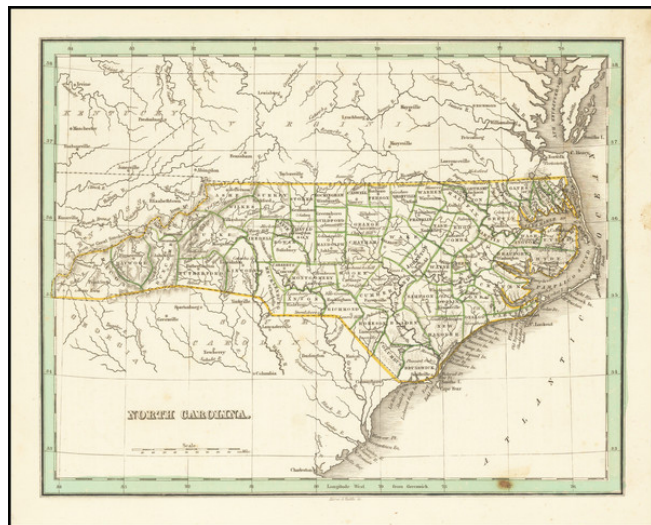

Barry Lawrence Ruderman Antique Maps Inc.

7407 La Jolla Boulevard
La Jolla, CA 92037

www.raremaps.com

(858) 551-8500
blr@raremaps.com

North Carolina

Stock#: 68876
Map Maker: Bradford
Date: 1835
Place: Boston
Color: Outline Color
Condition: VG+
Size: 10 x 8 inches
Price: \$ 175.00

Description:

Nice example of this early map of the state of North Carolina from Bradford's *Comprehensive Atlas*.

Shows counties, towns, rivers, etc.

Detailed Condition: