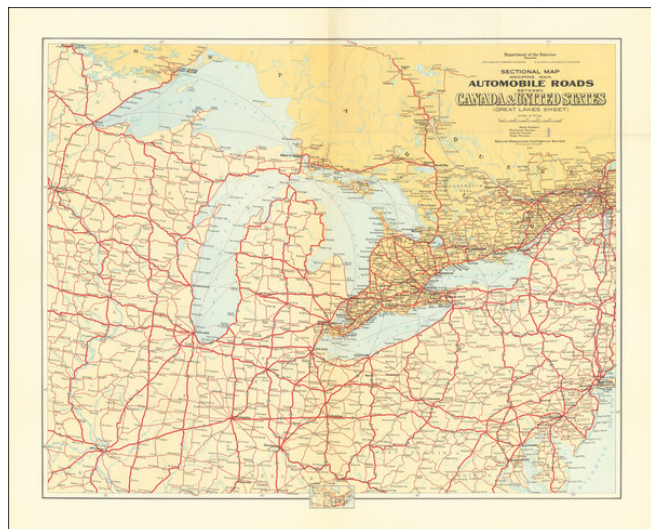

**Barry Lawrence Ruderman
Antique Maps Inc.**

7407 La Jolla Boulevard
La Jolla, CA 92037

www.raremaps.com

(858) 551-8500
blr@raremaps.com

**Sectional Map Indicating Main Automobile Roads Between Canada & United States
(Great Lakes Sheet)**

Stock#: 68830
Map Maker: Canadian Department of the Interior
Date: 1929
Place: n.p.
Color: Color
Condition: VG+
Size: 33.5 x 27.3 inches
Price: SOLD

Description:

Detailed road map of the Great Lakes Region, constructed by Canada's Department of the Interior.

Includes Provincial Routes, Federal Routes and State Routes.

Detailed Condition: