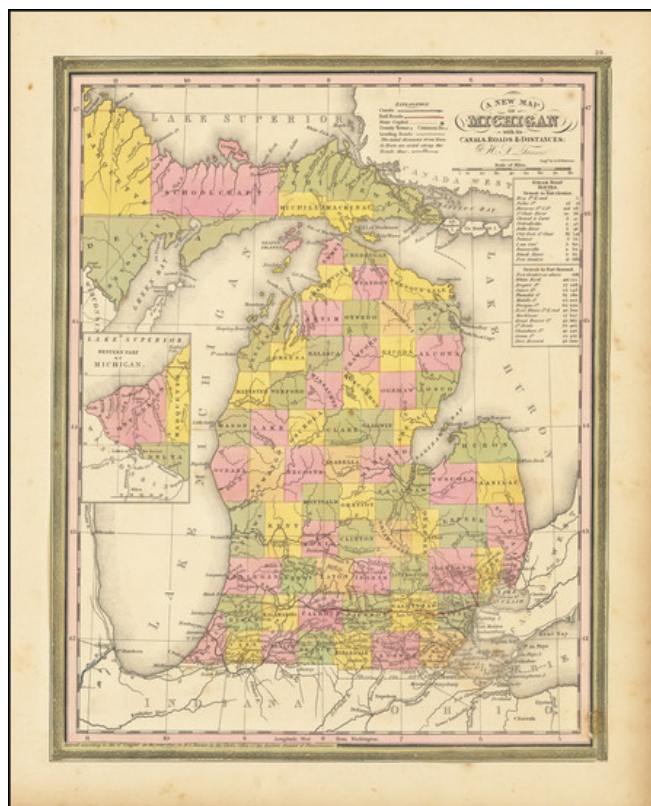

**Barry Lawrence Ruderman
Antique Maps Inc.**

7407 La Jolla Boulevard
La Jolla, CA 92037

www.raremaps.com

(858) 551-8500
blr@raremaps.com

[Michigan Territory] A New Map of Michigan with its Canals, Roads & Distances by H.S. Tanner

Stock#: 68804
Map Maker: Tanner
Date: 1841
Place: Philadelphia
Color: Hand Colored
Condition: VG+
Size: 11.5 x 14.5 inches
Price: SOLD

Description:

Michigan 4 Years After Statehood

Scarce early example of Tanner's map of Michigan Territory, with interesting early/primitive counties, Indian Lands, etc.

Some of the northern counties are not yet completely formed.

Detailed Condition: