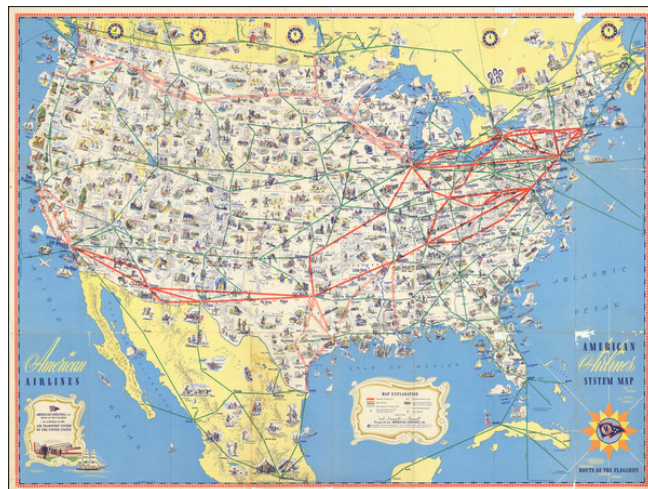

Barry Lawrence Ruderman Antique Maps Inc.

7407 La Jolla Boulevard
La Jolla, CA 92037

www.raremaps.com

(858) 551-8500
blr@raremaps.com

American Airlines System Map -- Route of the Flagships

Stock#: 68760
Map Maker: American Airlines
Date: 1945
Place: n.p.
Color: Color
Condition: Good
Size: 31 x 23.5 inches
Price: Not Available

Description:

Richly illustrate pictorial map highlighting the flagship routes of American Airlines.

The American Airlines system is shown "in relation to the Air Transport System of the United States", with other airlines marked in green, but identified. The map also includes seasonal routes to Yellowstone National Park in green dashed lines and other airlines are indicated by 3-letter abbreviations.

The verso includes 12 strip maps of American Airlines flagship routes in greater detail, along with a "Cloud atlas," and a fascinating illustration of "The Radio beam is the highway of the air."

Detailed Condition: