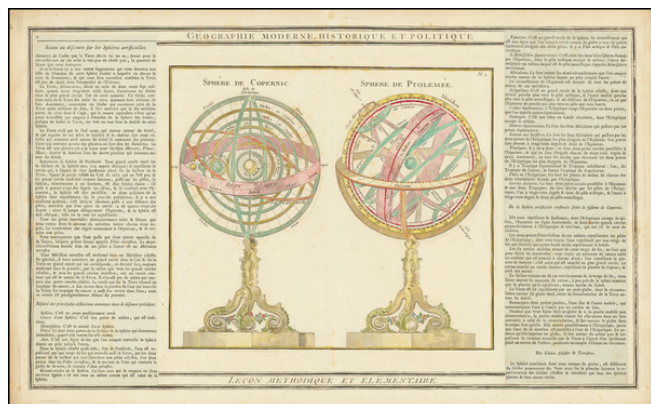

## Sphere De Copernic [and] Sphere De Ptolemee

**Stock#:** 68651  
**Map Maker:** Brion de la Tour  
**Date:** 1766  
**Place:** Paris  
**Color:** Hand Colored  
**Condition:** VG+  
**Size:** 18.7 x 11 inches  
**Price:** \$ 245.00

### Description:

A striking set of armillary spheres illustrating the Universe according to Copernicus and Ptolemy respectively.

A decorative map from Brion De La Tour, one of the most prolific cartographic publishers of the mid 18th Century, with the deluxe decorative frame border.