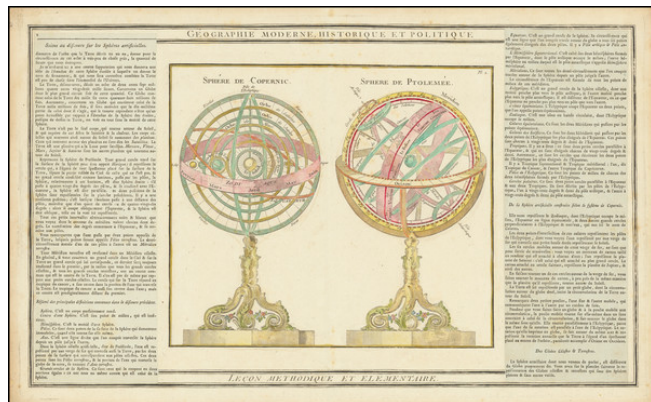

Barry Lawrence Ruderman Antique Maps Inc.

7407 La Jolla Boulevard
La Jolla, CA 92037

www.raremaps.com

(858) 551-8500
blr@raremaps.com

Sphere De Copernic [and] Sphere De Ptolemee

Stock#: 68651
Map Maker: Brion de la Tour
Date: 1766
Place: Paris
Color: Hand Colored
Condition: VG+
Size: 18.7 x 11 inches
Price: \$245.00

Description:

A striking set of armillary spheres illustrating the Universe according to Copernicus and Ptolemy respectively.

A decorative map from Brion De La Tour, one of the most prolific cartographic publishers of the mid 18th Century, with the deluxe decorative frame border.