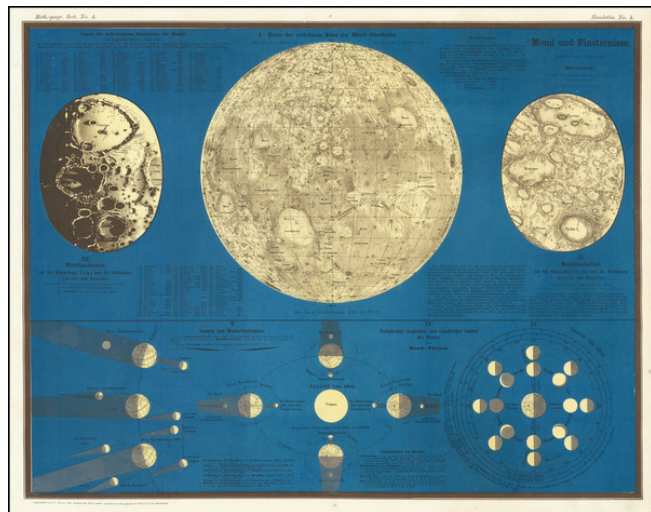

Barry Lawrence Ruderman Antique Maps Inc.

7407 La Jolla Boulevard
La Jolla, CA 92037

www.raremaps.com

(858) 551-8500
blr@raremaps.com

[Moon and Eclipses] Mond und Finsternisse

Stock#: 68626
Map Maker: Bauerkeller
Date: 1857
Place: Darmstadt
Color: Color
Condition: VG+
Size: 17.7 x 13.5 inches
Price: SOLD

Description:

A Work of Exceptional Elegance

Remarkable luminescent images of the moon and models illustrating eclipses, published by Bauerkeller.

Small diagrams, show other phenomena, including eclipses (lunar and solar) and the phases of the moon.

The work was issued separately and intended to be bound into an atlas was conceived of and initiated by Georg Leonhart Bauerkeller beginning in 1844 by subscription.

As noted by Rumsey:

From at least 1845, Ludwig Ewald was a primary author and was responsible for drafting the maps. Considered by authorities to be one of the most beautiful atlases of the 19th century, it is particularly noteworthy for its quality registration, sharp images, use of brown for relief and solid blue for water, multi-color lithography, and it's scope of content.