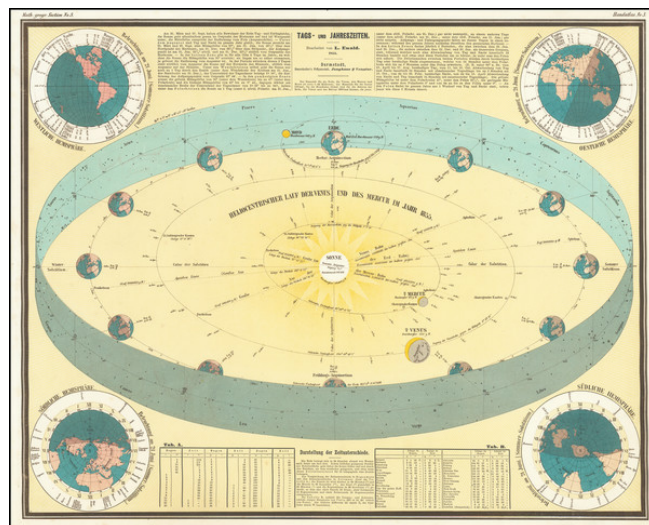

## Tags und Jahreszeiten.

**Stock#:** 68614  
**Map Maker:** Bauerkeller  
**Date:** 1855  
**Place:** Darmstadt  
**Color:** Color  
**Condition:** VG  
**Size:** 17.5 x 14 inches  
**Price:** \$ 345.00

### Description:

This is a great antique German celestial chart explaining the changing of the seasons. Showing a plethora of information, this work is ingeniously designed and presented.

The central chart shows the solar system within the Earth's orbit. Information is provided about several celestial objects, and a star chart wraps around the map which shows many constellations, including the signs of the zodiac, in their ecliptic positions. Four maps of the earth surround the central view, depicting how the sun shines on the earth in summer. Abundant text further describes the issues touched upon in the text. In all, this is a marvelous work of data visualization.

Bauerkeller's works employed a unique printing process that combines letterpress, color lithography, and metal plate printing. His work is quite unique and enjoys an unusual visual appeal. Outside of this, relatively little is known about the artist. His other innovations were a type of relief printing for city maps called "geomontographie." In these maps, city blocks with buildings are raised in white, while streets, squares, parks and rivers are printed in colors. This process would be adapted for teaching the blind.