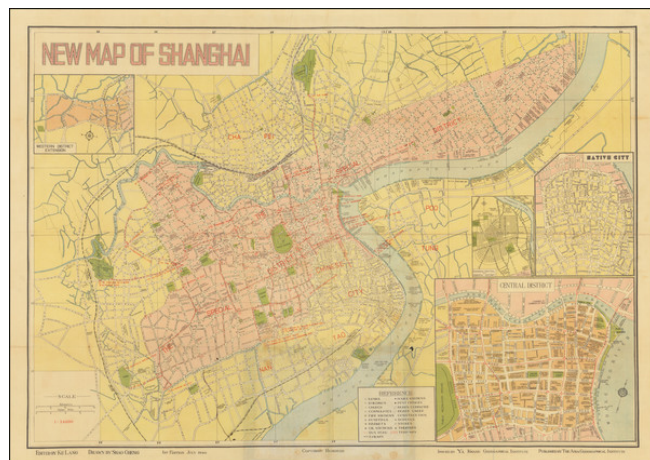

## New Map of Shanghai

**Stock#:** 68574  
**Map Maker:** Ya Kwang Geographical  
Institute  
**Date:** 1940  
**Place:** Shanghai  
**Color:** Color  
**Condition:** VG  
**Size:** 28 x 19.5 inches  
**Price:** \$275.00

### Description:

Detailed map of Shanghai, published in Shanghai by Ya Kwang Geographical Institute, drawn by Shao Cheng and edited by Ke Lang.

Includes 4 inset maps:

- Shanghai Central of Municipal District
- Native City
- Central District
- Western District Extension

Railways, tramways, bus routes are marked and the names of the wharves along the river. Major firms, banks, etc. are named on the map of the central district. An attractive and detailed map of this cosmopolitan city.