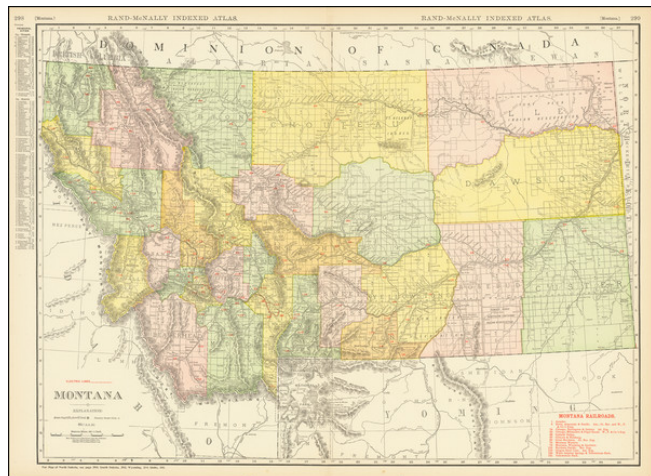

## Montana

**Stock#:** 68570  
**Map Maker:** Rand McNally & Company  
**Date:** 1911  
**Place:** Chicago  
**Color:** Color  
**Condition:** VG+  
**Size:** 27 x 19.5 inches Including text  
**Price:** SOLD

### Description:

Large format detailed map of Montana published by Rand McNally in Chicago.

The map is colored by counties and shows towns, rivers, railroads, mountains, lakes, etc.

Includes a list of 13 railroads in operation.