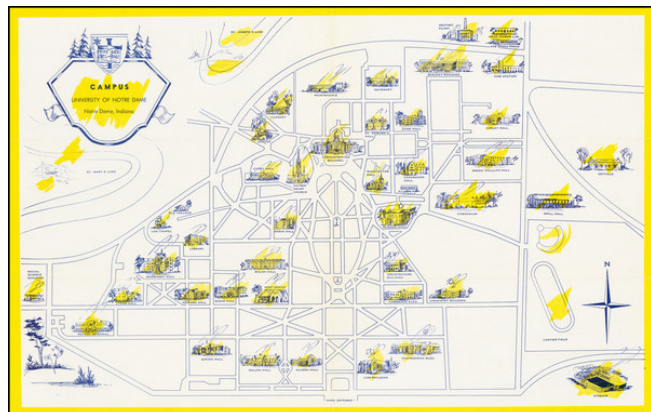

Description:

Scarce pictorial map the University of Notre Dame campus in South Bend, Indiana.

The recto shows the campus with important buildings, including Notre Dame Stadium (opened in 1930), scattered around the grid of pathways and roads.

On the verso, the map notes the National Championships won by Notre Dame, up to 1949. The next title would be in 1966.

Detailed Condition: