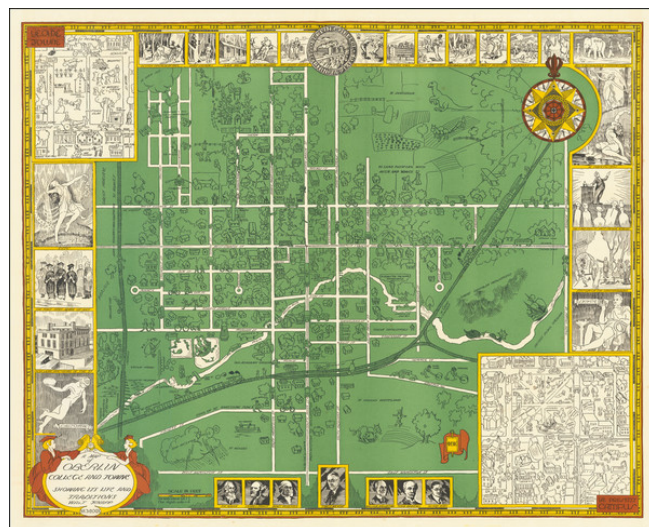

## A Map of Oberlin College and Towne Showing its Life and Traditions

**Stock#:** 68527  
**Map Maker:** Knapp  
**Date:** 1929  
**Place:** n.p.  
**Color:** Color  
**Condition:** VG+  
**Size:** 25.5 x 32 inches  
**Price:** \$625.00

### Description:

Rare vintage pictorial map of Oberlin College and the town of Oberlin, Ohio. The map was made by Walter Knapp in 1929, during the Golden Age of Pictorial Mapmaking, and it relies on many of the themes embodied in that movement.

The map includes uncolored insets of the old town ("Ye Olde Towne") and the present campus ("Ye Present Campus"). The map relies on the affected olde-timey spelling that dominated this kind of pictorial mapmaking in the 1920s and '30s. It also includes several illustrations of dinosaurs and more traditional visual devices borrowed from Renaissance maps (such as sea monsters, square-rigged ships, and a decorative compass rose).

The map includes illustrations of a variety of campus activities and humorous caricatures. The border is made of up of sometimes irreverent vignettes showing scenes from Oberlin's history, such as a fistfight related to "Anti-Tobacconists", and a black man being chased by a slave catcher (titled "Darkness comes apace"). There is an illustration of the "First Meeting of Anti-Saloon League", an allusion to Prohibition which was still the law in 1929.