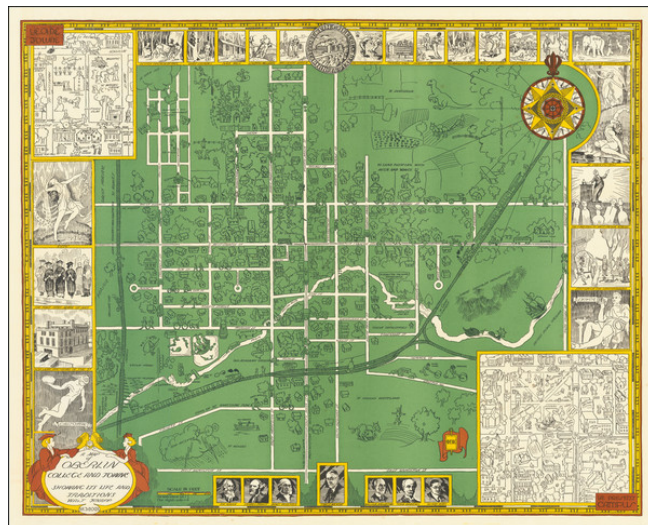

Barry Lawrence Ruderman Antique Maps Inc.

7407 La Jolla Boulevard
La Jolla, CA 92037

www.raremaps.com

(858) 551-8500
blr@raremaps.com

A Map of Oberlin College and Towne Showing its Life and Traditions

Stock#: 68527
Map Maker: Knapp
Date: 1929
Place: n.p.
Color: Color
Condition: VG+
Size: 25.5 x 32 inches
Price: \$ 575.00

Description:

Rare vintage pictorial map of Oberlin College and the town of Oberlin, Ohio. The map was made by Walter Knapp in 1929, during the Golden Age of Pictorial Mapmaking, and it relies on many of the themes embodied in that movement.

The map includes uncolored insets of the old town ("Ye Olde Towne") and the present campus ("Ye Present Campus"). The map relies on the affected olde-timey spelling that dominated this kind of pictorial mapmaking in the 1920s and '30s. It also includes several illustrations of dinosaurs and more traditional visual devices borrowed from Renaissance maps (such as sea monsters, square-rigged ships, and a decorative compass rose).

The map includes illustrations of a variety of campus activities and humorous caricatures. The border is made of up of sometimes irreverent vignettes showing scenes from Oberlin's history, such as a fistfight related to "Anti-Tobacconists", and a black man being chased by a slave catcher (titled "Darkness comes apace"). There is an illustration of the "First Meeting of Anti-Saloon League", an allusion to Prohibition which was still the law in 1929.