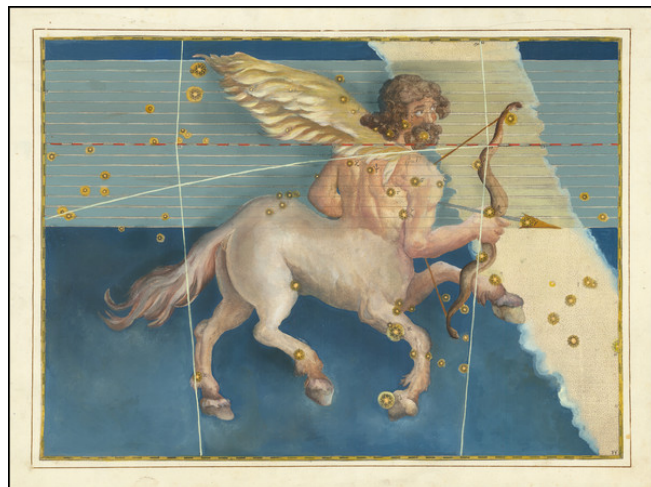

**Barry Lawrence Ruderman
Antique Maps Inc.**

7407 La Jolla Boulevard
La Jolla, CA 92037

www.raremaps.com

(858) 551-8500
blr@raremaps.com

[Sagittarius] (Stars Heightened in Gold)

Stock#: 68511
Map Maker: Bayer
Date: 1603
Place: Augsburg
Color: Hand Colored
Condition: VG+
Size: 15 x 11 inches
Price: SOLD

Description:

A magnificent full-color example of Bayer's celestial chart of Sagittarius, with the stars heightened in gold. Sagittarius appears from Babylonian times as a centaur-like archer. The constellation's first portrayals were usually double-headed, including a second panther's head, but this was lost by the time of Greek mythology. Competing Hellenic traditions abound, either relating Sagittarius to Centaurus, or giving the constellation its own story. One popular one that Sagittarius represented Chiron, tutor to Jason, who fled to the stars to escape his jealous wife.

The image is oriented so that the ecliptic line lies on the horizontal, and other lines of cosmological importance are shown. The present example has no text on the verso. This work appeared in Bayer's *Uranometria*.