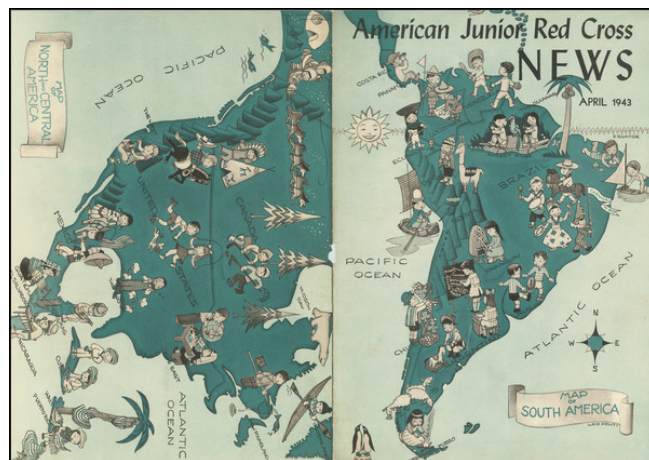

## Map of North and Central America | Map of South America

**Stock#:** 68411  
**Map Maker:** Politi  
**Date:** 1943  
**Place:** n.p.  
**Color:** Color  
**Condition:** VG  
**Size:** 16 x 11 inches  
**Price:** \$125.00

### Description:

This is a map of the Americas, used as the cover for the 1943 edition of the *American Junior Red Cross News*. The map shows the activities of children all throughout the America, dressed in regional clothing and partaking at various games.

While children throughout the US had been trying to help out the Red Cross almost since its 1881 inception, the Junior Red Cross was founded in earnest during World War I. During the war effort, members of the organization managed to raise over three and a half million dollars. Nearly twenty million members joined once again during World War II. A particular focus of the organization was always on children helping children.