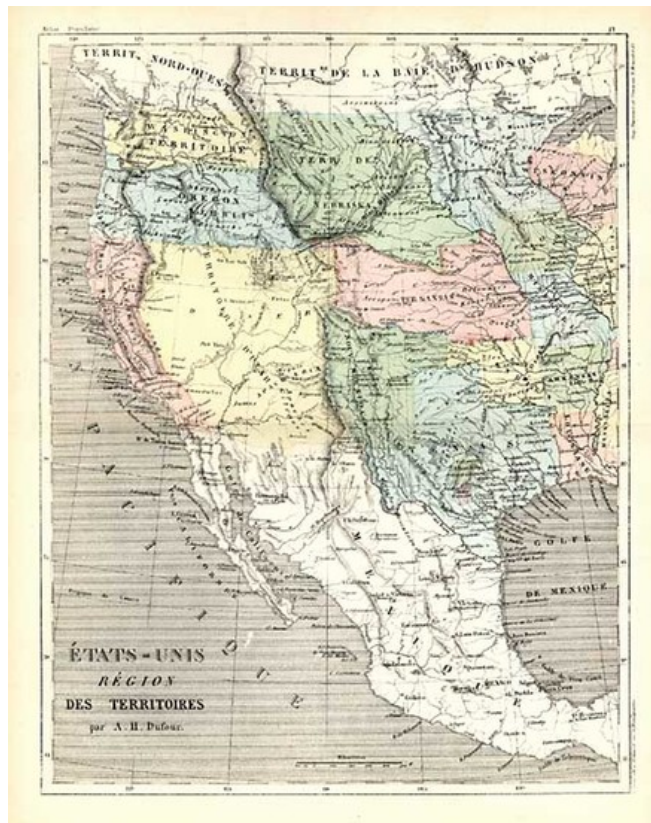

Barry Lawrence Ruderman Antique Maps Inc.

7407 La Jolla Boulevard
La Jolla, CA 92037

www.raremaps.com

(858) 551-8500
blr@raremaps.com

Etats-Unis Region Des Territoires

Stock#: 6837
Map Maker: Dufour
Date: 1854
Place: Paris
Color: Hand Colored
Condition: VG+
Size: 12.5 x 10 inches
Price: SOLD

Description:

Outstanding map of the Western US, immediately after the Gadsden Purchase. Unusual California Configuration and curious Utah Territory. Washington & Oregon Territory run to the Rocky Mountains. Nebraska Territory extends to the Rockies and Canada. Very unusual and ephemeral Kansas Territory configuration. New Mexico is still shown in its Mexican Province Configuration. Texas is oddly configured and shows the German and French Colonies, separately colored and named. Excellent detail throughout, including Indian Tribes, Forts, Railroads and other early interesting features. A scarce map.