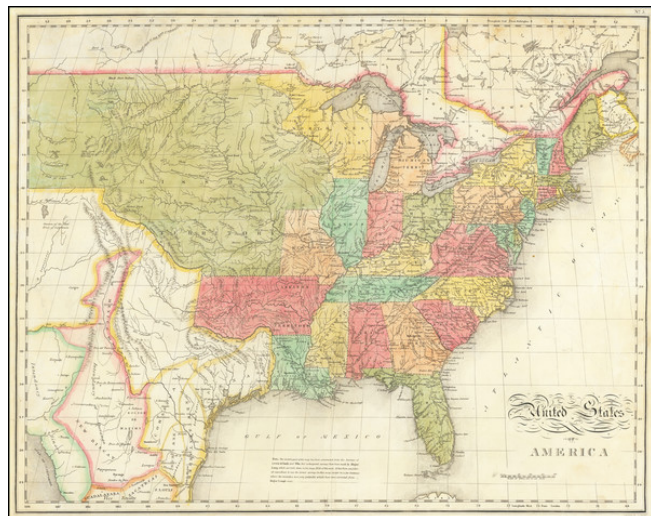

## United States Of America

**Stock#:** 68299  
**Map Maker:** Melish  
**Date:** 1822  
**Place:** Philadelphia  
**Color:** Hand Colored  
**Condition:** VG  
**Size:** 21.5 x 17 inches  
**Price:** \$ 975.00

### Description:

Nice example of Melish's map of the United States, which appeared in the Carey & Lea *American Atlas*.

The map extends westward to depict the northwest, Missouri and "Arkansa" territories, and the province of Mexico, including Texas. The map draws extensively from Lewis & Clark, Pike, Humboldt and others.

The genesis of this map begins in 1812, with its issuance in pocket map format by Melish. The map was improved, reissued and slightly expanded for a number of works over the next 15 years.