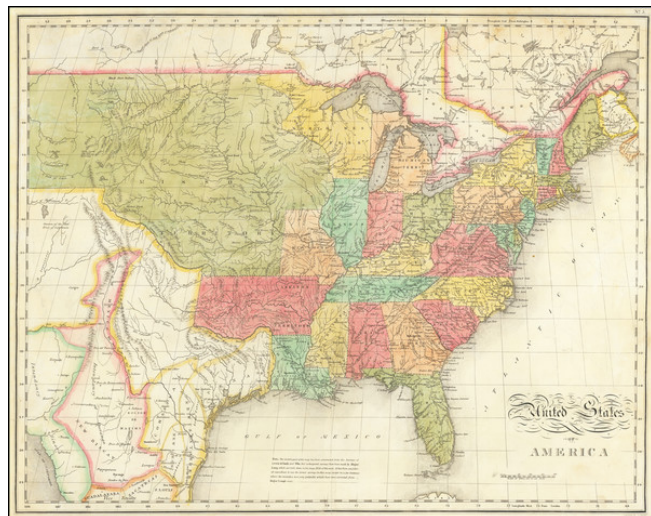

## United States Of America

**Stock#:** 68299  
**Map Maker:** Melish  
**Date:** 1822  
**Place:** Philadelphia  
**Color:** Hand Colored  
**Condition:** VG  
**Size:** 21.5 x 17 inches  
**Price:** SOLD

### Description:

Nice example of Melish's map of the United States, which appeared in the Carey & Lea *American Atlas*.

The map extends westward to depict the northwest, Missouri and "Arkansa" territories, and the province of Mexico, including Texas. The map draws extensively from Lewis & Clark, Pike, Humboldt and others.

The genesis of this map begins in 1812, with its issuance in pocket map format by Melish. The map was improved, reissued and slightly expanded for a number of works over the next 15 years.