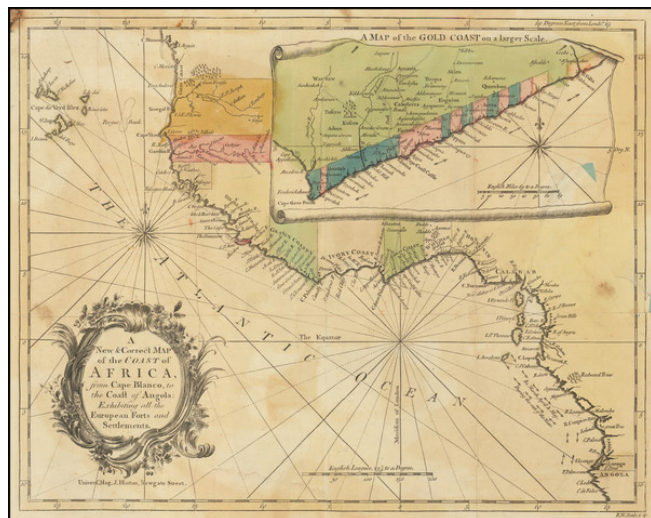

Barry Lawrence Ruderman Antique Maps Inc.

7407 La Jolla Boulevard
La Jolla, CA 92037

www.raremaps.com

(858) 551-8500
blr@raremaps.com

A New & Correct Map of the Coast of Africa, from Cape Blanco, to the Coast of Angola: Exhibiting all the European Forts and Settlements.

Stock#: 68298
Map Maker: Seale
Date: 1743
Place: London
Color: Hand Colored
Condition: Good
Size: 14 x 11 inches
Price: SOLD

Description:

Detailed map of the of the West African Coastline, with a large inset of the Gold Coast, from an early edition of the Universal Magazine.

These early Universal Magazine maps are quite rare on the market.

Detailed Condition:

Uneven toning and offsetting.