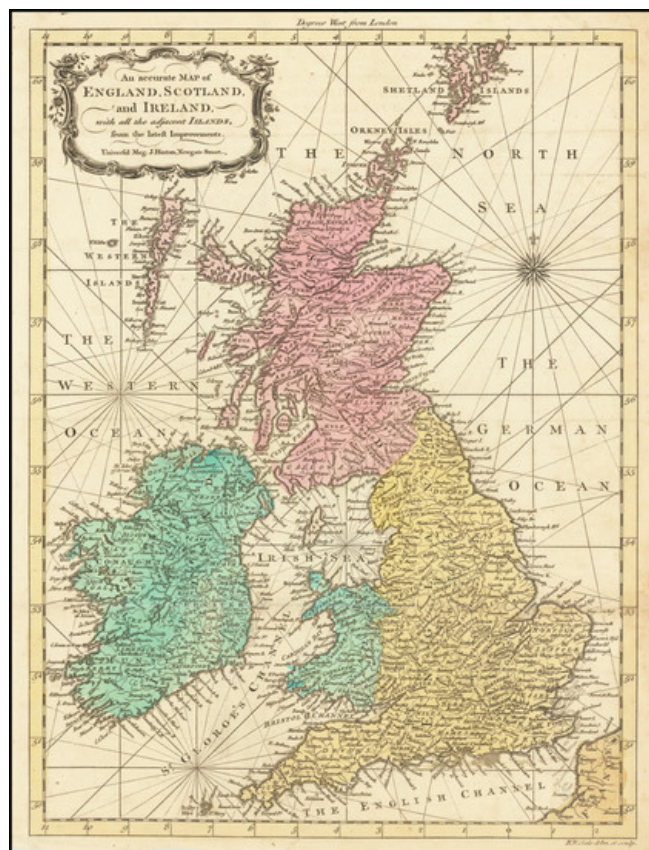

Barry Lawrence Ruderman Antique Maps Inc.

7407 La Jolla Boulevard
La Jolla, CA 92037

www.raremaps.com

(858) 551-8500
blr@raremaps.com

An accurate Map of England, Scotland, and Ireland, with all the adjacent Islands, from the latest Improvements.

Stock#: 68257
Map Maker:
Date: 1762
Place: London
Color: Hand Colored
Condition: VG
Size: 10.3 x 13.7 inches
Price: \$ 245.00

Description:

Scarce old color example of R.W. Seale's map of Great Britain, which appeared in the Universal Magazine in 1762.

The map incorporate rhumb lines, a feature typical of working sea charts of the 18th Century.

Detailed Condition:

Old Color