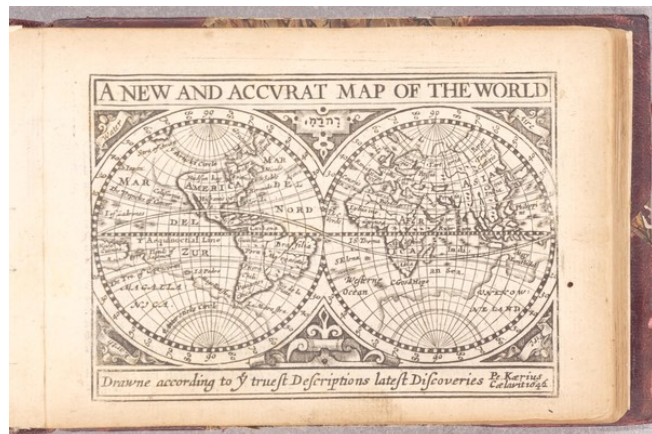

Barry Lawrence Ruderman Antique Maps Inc.

7407 La Jolla Boulevard
La Jolla, CA 92037

www.raremaps.com

(858) 551-8500
blr@raremaps.com

A Prospect of the Most Famous Parts of the World.

Stock#: 68253
Map Maker: Speed / van den Keere / Rea
Date: 1668
Place: London
Color: Uncolored
Condition: VG
Size: 6.5 x 4 inches Book Size
Price: SOLD

Description:

Rare Miniature Speed Atlas of the World.

A wonderful miniature John Speed atlas of the world, first issued by William Humble, son of George Humble, in 1646. This edition published by Roger Rea in 1668. The elder Humble was the original publisher of the folio edition of the *Prospect of the Most Famous Parts of the World*, which was issued in 1627. The miniature atlas leveraged the intellectual property that the Humble family owned in the folio atlas and made it accessible to the masses in a smaller, less expensive format.

A Prospect of the Most Famous Parts of the World.

2. Asia
3. Africa
4. Europa
5. America (supplied from a slightly smaller copy)
6. Greece
7. The Romane Empire
8. Germania
9. Bohemia
10. Gallia
11. A New Mape of Ye XVII Provinces of Low Germanie
12. Hispania
13. Italia
14. Hungaria
15. Dania
16. Polonia
17. Persia
18. The Turkish Empire
19. China
20. Tartaria

Detailed Condition:

Oblong octavo. Late-19th-century ½ maroon morocco over marbled paper boards; spine gilt-lettered "Most Famous Parts of the World - London 1668" (backstrap a little cracked). Collation: 20 engraved maps (America supplied); 206 pages (155 misnumbered "151".) (Small hole in 199.)