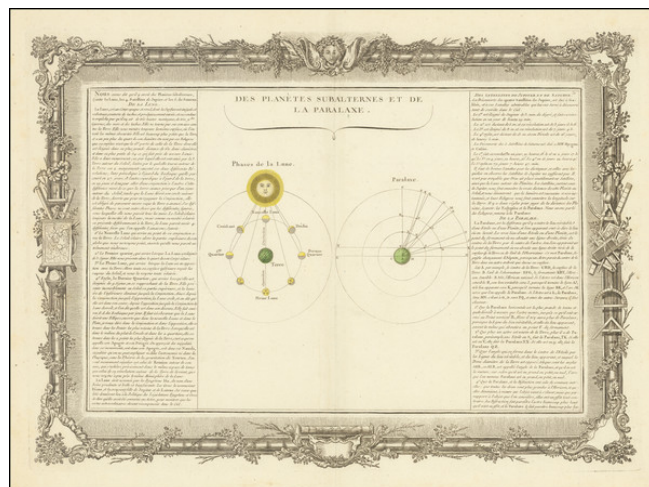

Barry Lawrence Ruderman Antique Maps Inc.

7407 La Jolla Boulevard
La Jolla, CA 92037

www.raremaps.com

(858) 551-8500
blr@raremaps.com

Des Planètes Subalternes Et De La Paralaxe

Stock#: 68240
Map Maker: Buy de Mornas
Date: 1756
Place: Paris
Color: Hand Colored
Condition: VG+
Size: 22 x 15.5 inches
Price: \$ 245.00

Description:

Decorative image showing the phases of the moon.

Includes intricate decorative borders found only in the deluxe edition of Buy De Mornas' *Atlas Methodique et Elementaire de Goographie et l'Histoire*.