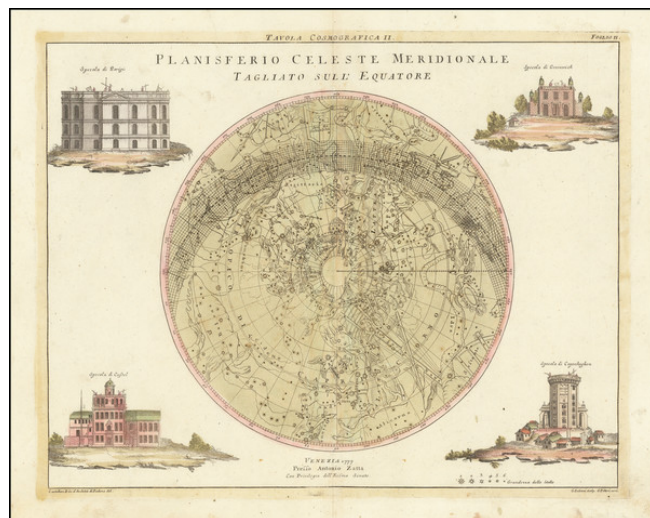

Barry Lawrence Ruderman Antique Maps Inc.

7407 La Jolla Boulevard
La Jolla, CA 92037

www.raremaps.com

(858) 551-8500
blr@raremaps.com

Planisferio Celeste Meridionale Tagliato Sull' Equatore

Stock#: 68223
Map Maker: Zatta
Date: 1777
Place: Venice
Color: Hand Colored
Condition: VG
Size: 16 x 13 inches
Price: \$ 495.00

Description:

This is a star-chart depicting the constellations and features of the northern sky, by the Italian cartographer Antonio Zatta. Dozens of constellations are shown, and hundreds of stars have their brightness indicated. The chart is framed by elegant depictions of some of the most important observatories of Europe, including Greenwich, Copenhagen (Christian IV's version), Paris, and Cassel (Kassel). Along the roofs of the observatories, astronomers use various instruments to complete their work.

The star chart is detailed and shows many constellations visible from the northern hemisphere. Along the ecliptic line, the signs of the Zodiac may be seen, including Aquarius, Capricorn, Sagittarius, Scorpio, and Libra. The Milky Way is depicted running its course.

This chart was published in the alongside Zatta's *Planisferio Celeste Settentrionale*, which showed the stars of the southern sky. This latter work was framed by four famous Italian observatories.

Detailed Condition: