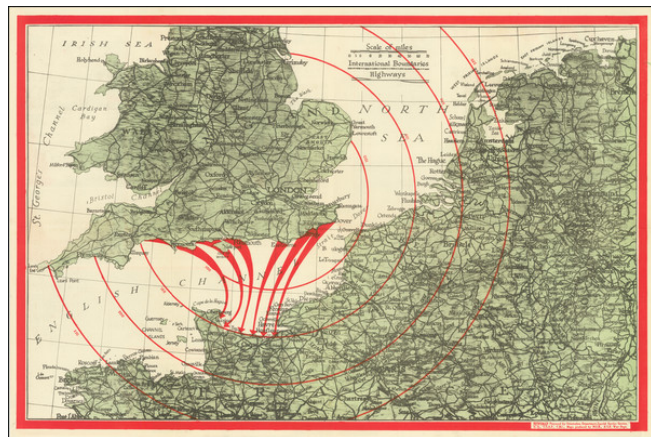

**Barry Lawrence Ruderman  
Antique Maps Inc.**

7407 La Jolla Boulevard  
La Jolla, CA 92037

www.raremaps.com

(858) 551-8500  
blr@raremaps.com

**[D Day Map / Invasion Newsmap Monday June 12, 1944]**

**Stock#:** 68201  
**Map Maker:** United States GPO  
**Date:** 1944  
**Place:** n.p.  
**Color:** Color  
**Condition:** VG+  
**Size:** 29 x 19 inches  
**Price:** \$345.00

**Description:**

***"The Eyes of the World Are Upon You. The Hopes and Prayers of Liberty-Loving People Everywhere Are With You"***

Provocative image of the Allied invasion of France on June 12, 1944.

On the verso are images and descriptions of the action on D Day in Europe and the Southwest Pacific, including smaller maps showing the conquest of Rome and a schematic image of the US Command under General Dwight David Eisenhower.