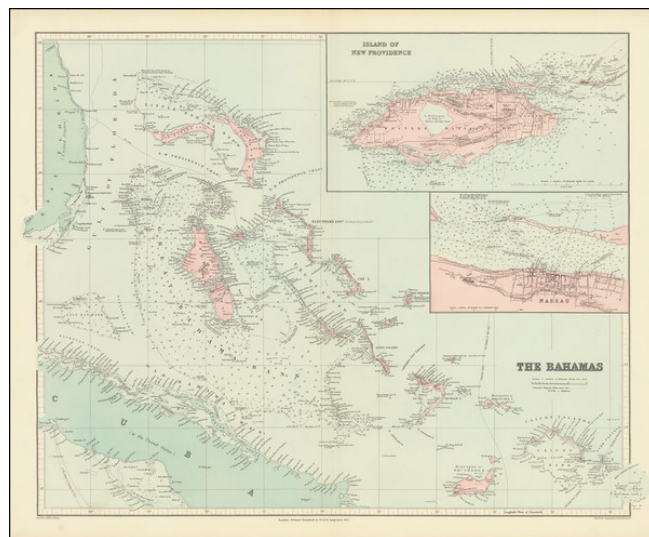

Barry Lawrence Ruderman Antique Maps Inc.

7407 La Jolla Boulevard
La Jolla, CA 92037

www.raremaps.com

(858) 551-8500
blr@raremaps.com

The Bahamas

Stock#: 68196
Map Maker: Stanford
Date: 1896
Place: London
Color: Color
Condition: VG+
Size: 25 x 19.5 inches
Price: SOLD

Description:

Fine and highly detailed map of the Bahamas from Stanford's London Atlas.

Includes an inset map of Nassau and an inset map of the Island of New Providence.

Detailed Condition: