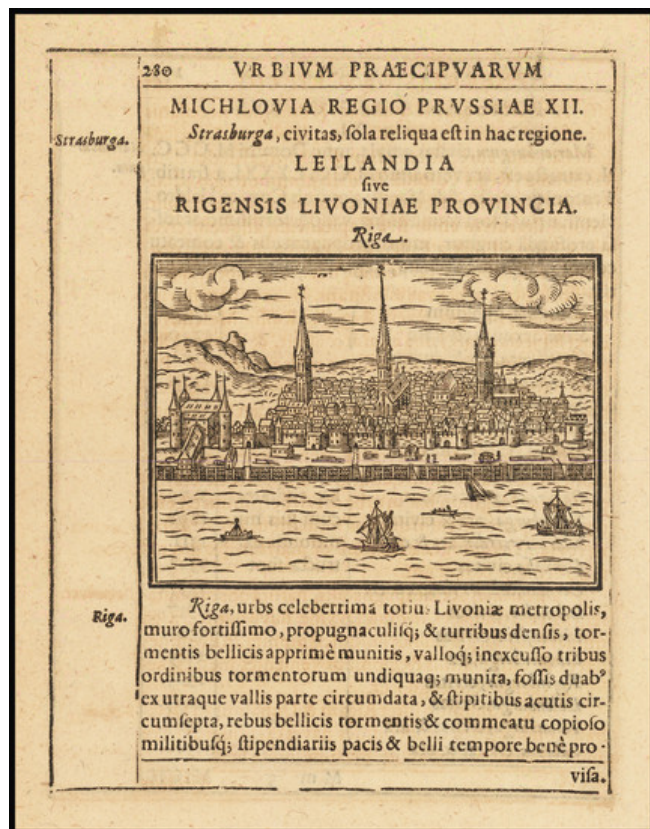

Barry Lawrence Ruderman Antique Maps Inc.

7407 La Jolla Boulevard
La Jolla, CA 92037

www.raremaps.com

(858) 551-8500
blr@raremaps.com

Riga

Stock#: 68193
Map Maker: Saur
Date: 1595 circa
Place: Frankfurt
Color: Uncolored
Condition: VG
Size: 6 x 8 inches (sheet size)
Price: \$245.00

Description:

Rare early view of Riga, published in *Parvum Theatrum Urbium sive Urbium Praecipuarum totius orbis Brevis & Methodica Descriptio* by Adrianus Romanus, first printed in Frankfurt in 1595.

Detailed Condition: