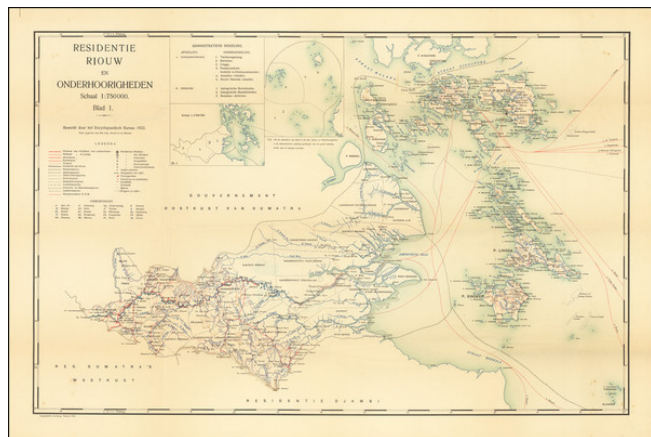

**Stock#:** 68169  
**Map Maker:** Topographische Inrichting  
**Date:** 1924  
**Place:** Jakarta  
**Color:** Outline Color  
**Condition:** VG  
**Size:** 26 x 17 inches  
**Price:** \$ 395.00

**Description:**

***Jakarta Imprint -- Residency of Riau and Dependencies***

Rare map of the the Riau Residency of Indonesia, extending north to Singapore, published in Batavia (Jakarta).

The map covers the area south of Singapore and the Malacca and Singapore Strait, including the Sumatra, islands of Riouw Archipel (Riau Archipelago) and islands of Lingga Argichpel (Lingga Archipelago).

The map appeared in *Atlas van de gewesten der buitenbezittingen*.

**Detailed Condition:**