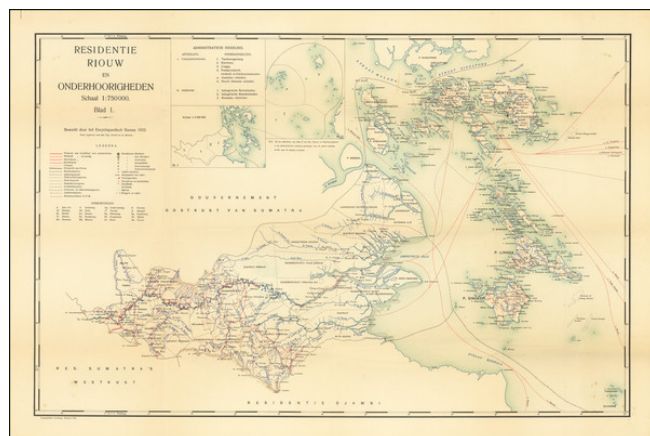

## Residentie Riouw en Onderhoorigheden . . . Bewerkt door het Encyclopaedisch Bureau 1922

**Stock#:** 68169  
**Map Maker:** Topographische Inrichting  
**Date:** 1924  
**Place:** Jakarta  
**Color:** Outline Color  
**Condition:** VG  
**Size:** 26 x 17 inches  
**Price:** \$395.00

#### ***Jakarta Imprint -- Residency of Riau and Dependencies***

Rare map of the the Riau Residency of Indonesia, extending north to Singapore, published in Batavia (Jakarta).

The map covers the area south of Singapore and the Malacca and Singapore Strait, including the Sumatra, islands of Riouw Archipel (Riau Archipelago) and islands of Lingga Argichpel (Lingga Archipelago).

The map appeared in *Atlas van de gewesten der buitenbezittingen*.