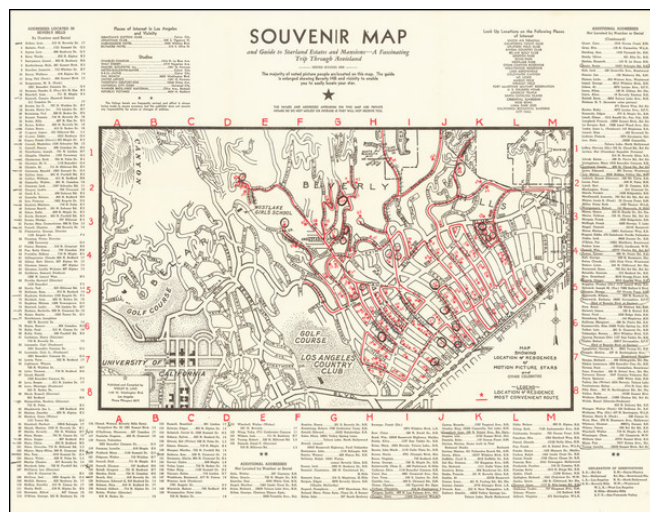

## Souvenir Map and Guide to Starland Estates and Mansions . . . A Fascinating Trip Through Movieland . . . Issued August 1938

**Stock#:** 68168  
**Map Maker:** Anonymous  
**Date:** 1938  
**Place:** n.p.  
**Color:** Outline Color  
**Condition:** VG+  
**Size:** 24 x 18 inches Including Text  
**Price:** \$475.00

#### *1938 Hollywood Stars Souvenir Map*

Scarce early map of Beverly Hills and Westwood, showing the locations of prominent movie star homes, published in the August 1938.

Stars named include Fred Astaire, James Cagney, Charles Chaplin, Marlene Dietrich, Max Factor, Samuel Goldwyn, Katherine Hepburn, the Marx Brothers, Mary Pickford, Edward G. Robinson, Gloria Swanson, Jack Warner, Peter John Weissmuller, Jacky Benny, Humphrey Bogart, Barry Cooper, Bing Crosby, Cecil B. Damille, Henry Fonda, Greta Garbo, Cary Grant, Al Jolson, Boris Karloff, Stan Laurel, Tyrone Power, Ginger Rogers, James Stewart, Shirley Temple, Spencer Tracy and more.

This is the earliest edition of the map we have encountered. Most examples we have seen are from the the late 1940s and 1950s.