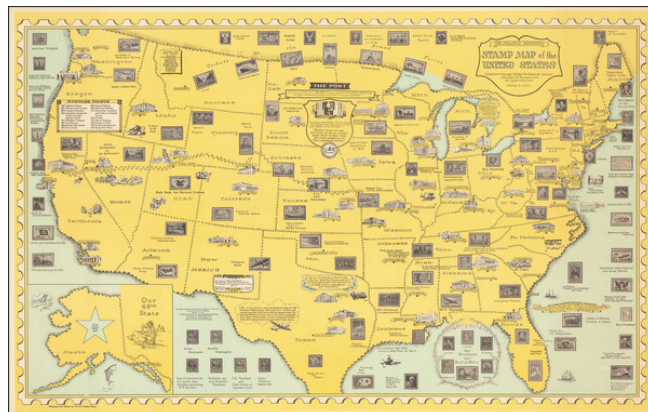

## The Philatelic Institute's Stamp Map of the United States . . .

**Stock#:** 68126  
**Map Maker:** Chase  
**Date:** 1959  
**Place:** Cambridge  
**Color:** Color  
**Condition:** VG+  
**Size:** 33 x 20.5 inches  
**Price:** \$675.00

### Description:

Scarce 1959 edition of Ernest Dudley Chase's stamp map, published for the Philatelic Institute.

The map includes images of US Postage stamps arrayed across the states, many placed thematically based upon the places to which they correspond historically.

A large inset of Alaska includes a star with a note "place stamp here."

Other historical vignettes around the map depict famous events and persons in American History.

### Rarity

This state of the map is very rare on the market.