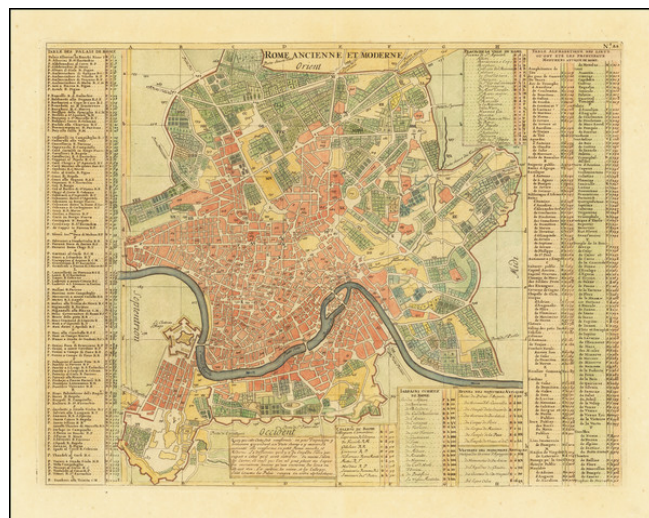

Barry Lawrence Ruderman Antique Maps Inc.

7407 La Jolla Boulevard
La Jolla, CA 92037

www.raremaps.com

(858) 551-8500
blr@raremaps.com

Rome Ancienne et Moderne

Stock#: 68114
Map Maker: Chatelain
Date: 1720
Place: Amsterdam
Color: Hand Colored
Condition: VG+
Size: 17.5 x 13 inches
Price: \$ 395.00

Description:

Highly detailed plan of Rome with substantial notes concernign locations of the various buildings, streets, gardens, colleges, churches etc.

A finely engraved map from Chatelain's monumental 7 volume *Atlas Historique*, one of the most famous and prolific works of the early 18th Century.