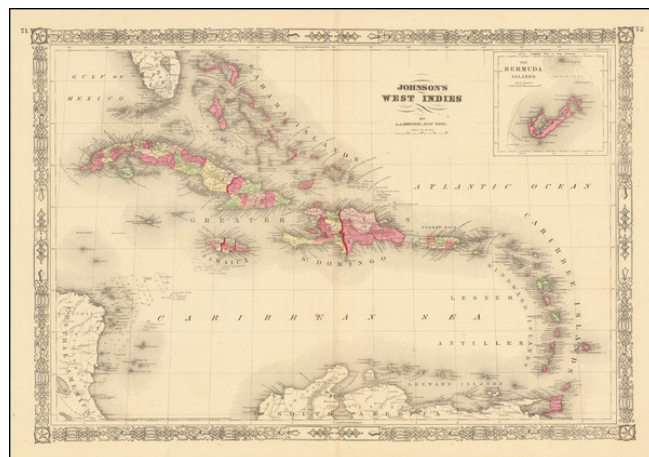

Barry Lawrence Ruderman Antique Maps Inc.

7407 La Jolla Boulevard
La Jolla, CA 92037

www.raremaps.com

(858) 551-8500
blr@raremaps.com

Johnson's West Indies

Stock#: 68107
Map Maker: Johnson
Date: 1870
Place: New-York
Color: Color
Condition: VG
Size: 21.5 x 15 inches
Price: SOLD

Description:

Detailed map of the islands of the Carribean, south Florida and Central America.

Large inset of Bermuda.

Detailed Condition: