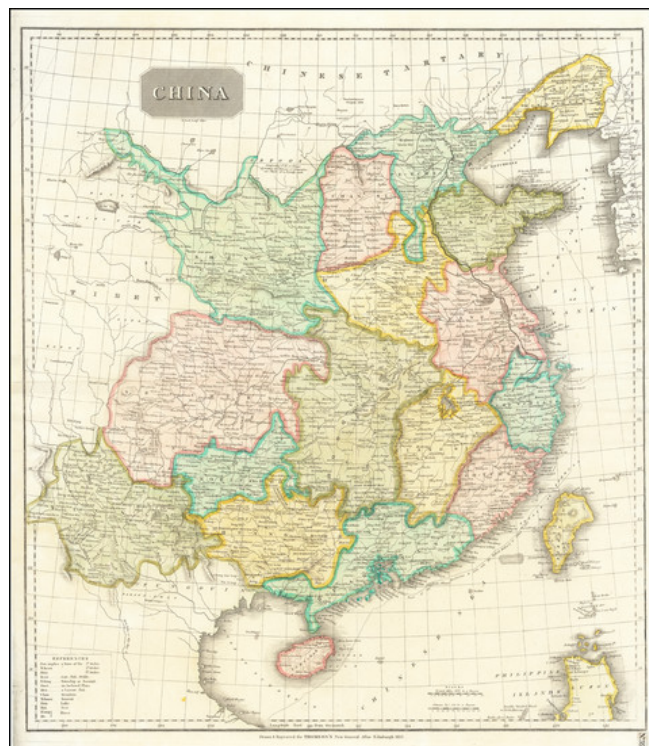

## China

**Stock#:** 68057  
**Map Maker:** Thomson  
**Date:** 1815  
**Place:** Edinburgh  
**Color:** Hand Colored  
**Condition:** VG+  
**Size:** 20 x 22.5 inches  
**Price:** \$375.00

### Description:

Striking large format map of China, colored by provinces.

Shows towns, rivers, roads, the Grand Canal, islands, mountains, etc. The Tract of the *Hindoostan & Lion* with the British Embassy to China is shown.