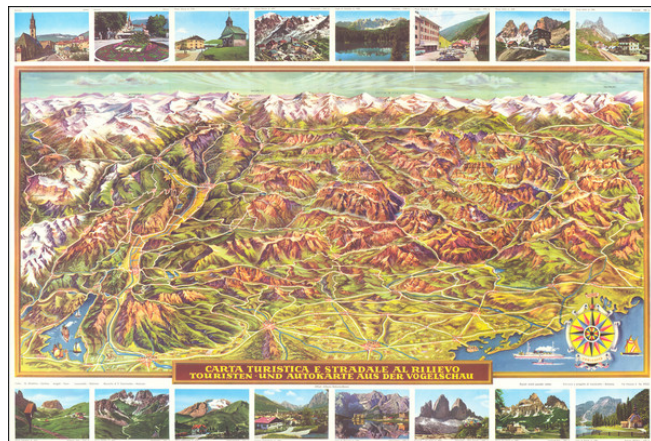

**Barry Lawrence Ruderman  
Antique Maps Inc.**

7407 La Jolla Boulevard  
La Jolla, CA 92037

www.raremaps.com

(858) 551-8500  
blr@raremaps.com

**Carta Turistica e Stradale Al Rilievo Touristen - und Autokarte aus der Vogelschau**

**Stock#:** 68053  
**Map Maker:** Caminades  
**Date:** 1950 circa  
**Place:** Vicenza  
**Color:** Color  
**Condition:** VG  
**Size:** 30 x 21 inches  
**Price:** SOLD

**Description:**

Finely executed tourist pictorial map of the Dolomites and environs, published in Vicenza.

The map extends from Venice and Lago di Garda in the south to the Tyrolian Alps. Striking topographic imagery.

On the verso is a traditional road map of the region.

**Detailed Condition:**

Fold split top right