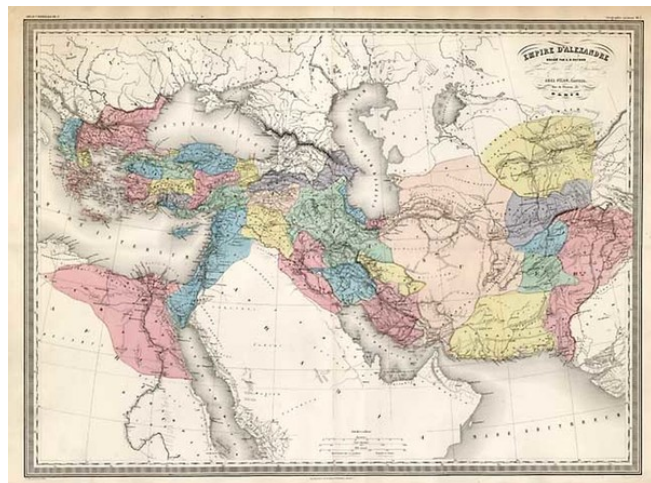

## Empire D'Alexandre ...

**Stock#:** 6803  
**Map Maker:** Dufour  
**Date:** 1865  
**Place:** Paris  
**Color:** Hand Colored  
**Condition:** VG+  
**Size:** 30 x 21.5 inches  
**Price:** SOLD

### Description:

Detailed large format map of Alexander's Empire, extending from Greece and the Balkans to the Indus River and including Syria, Mesopotamia, Chaldea, Persia, Armenia, Egypt, Asia Minor, Iraq, etc. One of best large format maps of Alexander's Empire.