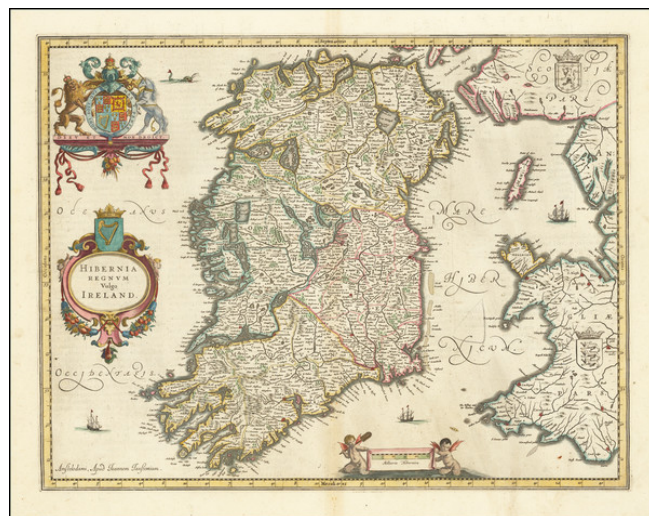

## Hibernia Regnum Vulgo Ireland

**Stock#:** 68010  
**Map Maker:** Jansson  
**Date:** 1640 circa  
**Place:** Amsterdam  
**Color:** Hand Colored  
**Condition:** VG  
**Size:** 20 x 15 inches  
**Price:** SOLD

### Description:

Striking example of Jansson's map of Ireland.

Shows the Emerald Isle in extraordinary detail, including towns, lakes, mountains, rivers, castles, woods, islands, etc.

Embellished with a large decorative coat of arms, decorative title cartouche including the Irish Harp, and scale of miles, with Jansson's signature prominently engraved in the lower left.