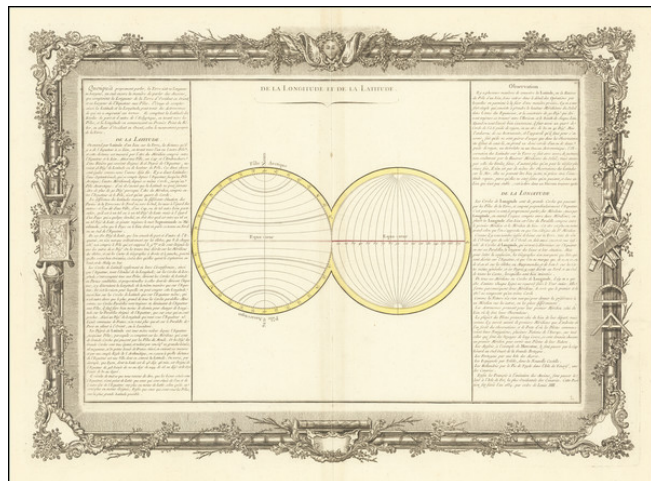

Barry Lawrence Ruderman Antique Maps Inc.

7407 La Jolla Boulevard
La Jolla, CA 92037

www.raremaps.com

(858) 551-8500
blr@raremaps.com

De La Longitude Et De La Latitude

Stock#: 67981
Map Maker: Buy de Mornas
Date: 1756
Place: Paris
Color: Outline Color
Condition: VG+
Size: 22 x 15.5 inches
Price: \$225.00

Description:

Decorative chart illustrating longitude and latitude.

Includes remarkable decorative borders found only in the deluxe edition of Buy De Mornas' *Atlas Methodique et Elementaire de Goographie et l'Histoire*.