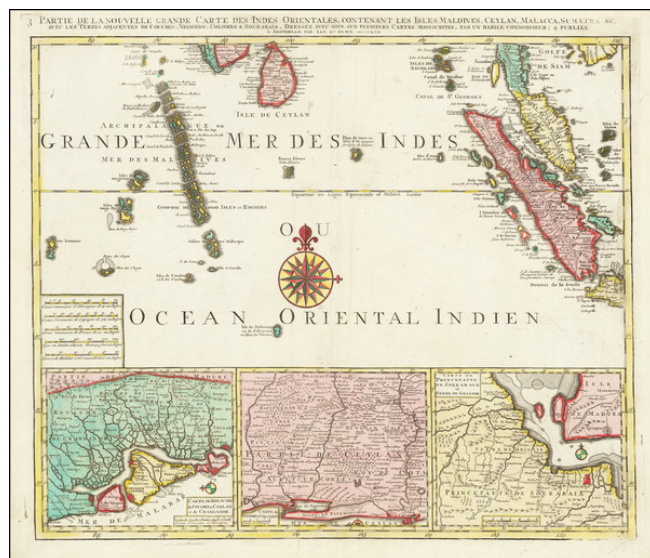

Barry Lawrence Ruderman Antique Maps Inc.

7407 La Jolla Boulevard
La Jolla, CA 92037

www.raremaps.com

(858) 551-8500
blr@raremaps.com

Partie De La Nouvelle Grande Carte Des Indes Orientales, Contenant Les Isles Maldives.....Par Ian B. Elwe 1792

Stock#: 67967
Map Maker: Elwe
Date: 1792
Place: Amsterdam
Color: Hand Colored
Condition: VG
Size: 23 x 20 inches
Price: \$ 750.00

Description:

Finely detailed regional map depicting Singapore, Ceylon, the Maldivian Islands, Sumatra, Southern Malaysia, etc.

The present map is sheet number 3 of a nice 4-sheet wall map by Elwe, although it frequently appears as a separate map in composite atlases.

Remarkably detailed this map is highly decorative as well.

Detailed Condition: