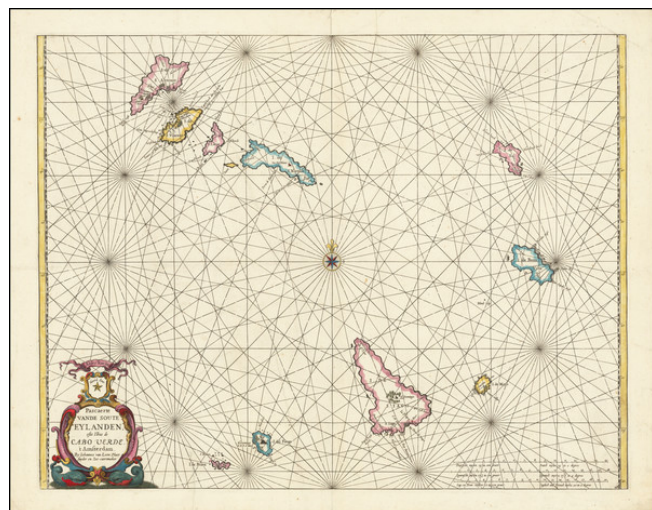

## [Cape Verde] Pascaerte vande Soute Eylanden oftge Ilhas de Cabo Verde

**Stock#:** 67911  
**Map Maker:** van Loon  
**Date:** 1660  
**Place:** Amsterdam  
**Color:** Hand Colored  
**Condition:** VG+  
**Size:** 21.5 x 16.5 inches  
**Price:** SOLD

#### *A Rare Early Sea Chart of Cape Verde*

Rare early sea chart of the the Cape Verde Islands by Johannes Van Loon.

The islands shown with its towns and anchoring places. Island of Del Fuogo is shown with an erupting volcano. Very decorative map with a compass rose at the center, and the strapwork title cartouche with the North Star, and two sea monsters.

The chart appeared in Van Loon's extremely rare sea atlas, entitled. *Klaer-Lichtende Noord-Star ofte Zee-Atlas; ... (etc.) door Johannes van Loon.*

### Rarity

The map is very rare. This is the first example we have offered for sale.