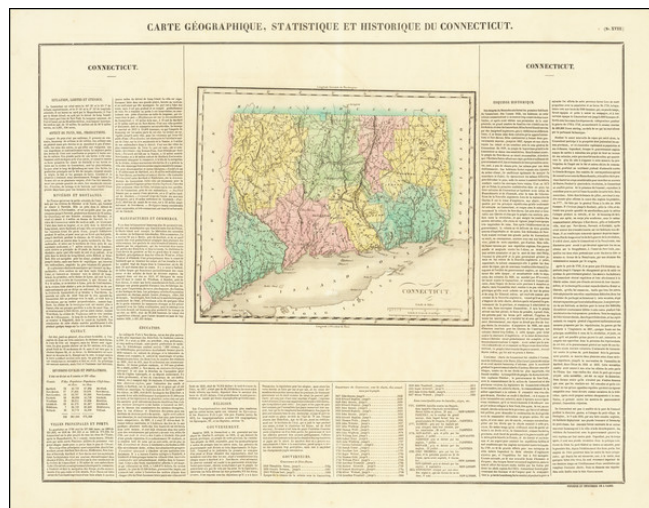

Barry Lawrence Ruderman Antique Maps Inc.

7407 La Jolla Boulevard
La Jolla, CA 92037

www.raremaps.com

(858) 551-8500
blr@raremaps.com

Carte Géographique, Statistique et Historique Du Connecticut

Stock#: 67902
Map Maker: Buchon
Date: 1825
Place: Paris
Color: Hand Colored
Condition:
Size: 24 x 19 inches
Price: \$225.00

Description:

The First Map of Connecticut Published in France

Excellent wide margined example Buchon's finely executed map of Connecticut.

The map includes wonderful contemporary details concerning the topography, indigenous lands, rivers, climate, towns, manufacturing, commerce, education, history, population by county, and other information.

The key notes flags for five remarkable battles.

Detailed Condition: