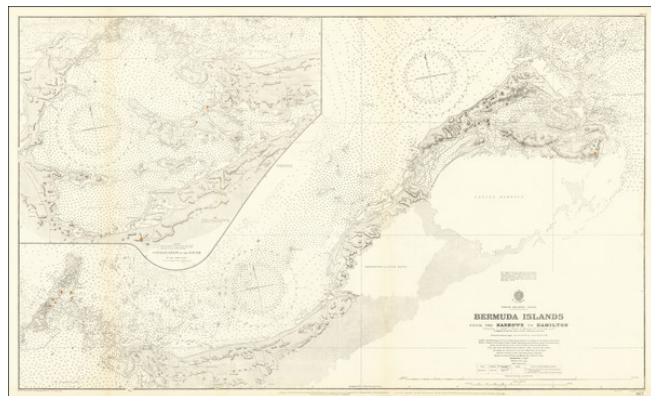

Barry Lawrence Ruderman Antique Maps Inc.

7407 La Jolla Boulevard
La Jolla, CA 92037

www.raremaps.com

(858) 551-8500
blr@raremaps.com

Bermuda Islands From The Narrows to Hamilton . . .

Stock#: 67898
Map Maker: British Admiralty
Date: 1894 (1920)
Place: London
Color: Uncolored
Condition: VG+
Size: 44 x 26 inches
Price: SOLD

Description:

Fine large British Admiralty Sea Chart of Bermuda, published in London.

This fine navigational chart was first published in 1894 and updated on nearly an annual basis thereafter.

While likely published in relatively large numbers, the map is now quite scarce on the market.