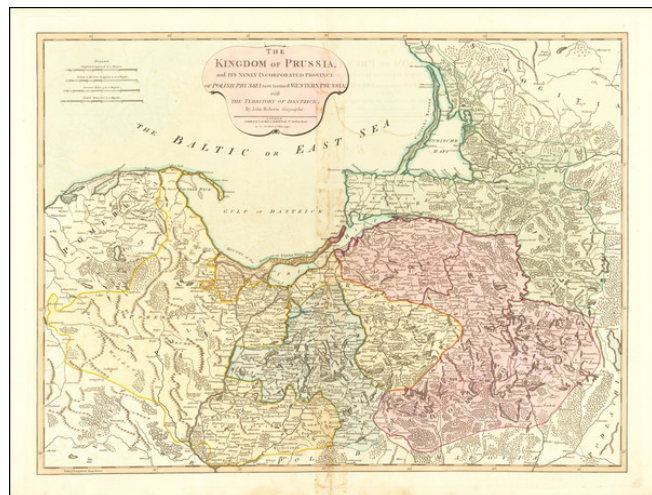

**Barry Lawrence Ruderman
Antique Maps Inc.**

7407 La Jolla Boulevard
La Jolla, CA 92037

www.raremaps.com

(858) 551-8500
blr@raremaps.com

The Kingdom of Prussia, and its Newly Incorporated Province of Polish Prussia now named Western Prussia; with The Territory of Dantzick . . .1794.

Stock#: 67891
Map Maker: Laurie & Whittle
Date: 1794
Place: London
Color: Hand Colored
Condition: VG
Size: 26 x 20 inches
Price: \$ 245.00

Description:

Full color example of this fine map of Prussia and Polish Prussia, following the Polish Dismemberment.

Includes a significant section of modern Lithuania.

Detailed Condition:

Some offsetting.