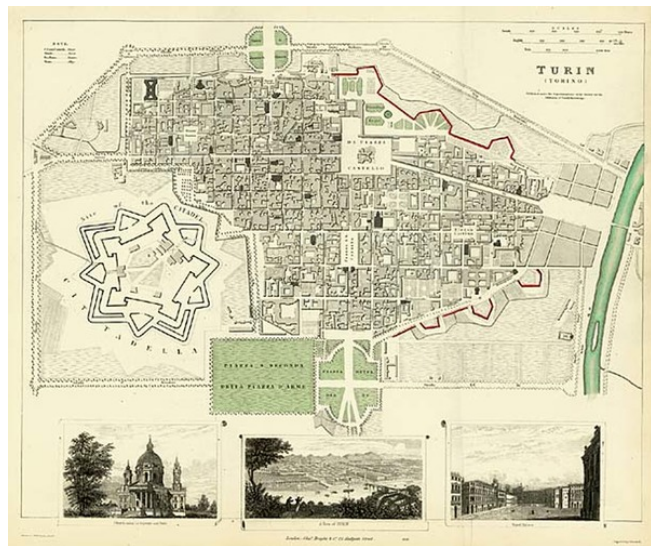

Barry Lawrence Ruderman Antique Maps Inc.

7407 La Jolla Boulevard
La Jolla, CA 92037

www.raremaps.com

(858) 551-8500
blr@raremaps.com

Turin [Torino]

Stock#: 6787
Map Maker: SDUK
Date: 1850
Place: London
Color: Outline Color
Condition: VG
Size: 15.5 x 12 inches
Price: SOLD

Description:

Fabulous town plan and city view with great detail. One of the best 19th Century English towns plans to appear in a commercial atlas.

Detailed Condition: