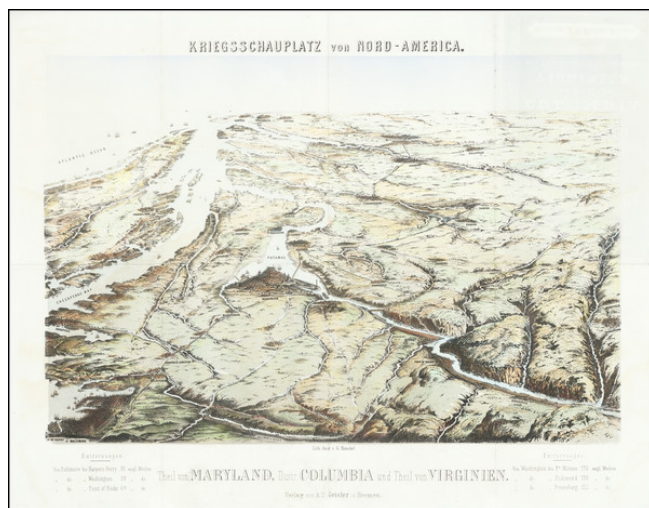

Barry Lawrence Ruderman Antique Maps Inc.

7407 La Jolla Boulevard
La Jolla, CA 92037

www.raremaps.com

(858) 551-8500
blr@raremaps.com

Kriegsschauplatz von Nord-America. Theil von Maryland, Distr. Columbia und Theil von Virginien. . . .

Stock#: 67828
Map Maker: Geisler
Date: 1861 circa
Place: Bremen
Color: Color
Condition: VG
Size: 20 x 15.5 inches
Price: \$ 2,400.00

Description:

Rare Birdseye View of the Theater of War in the Chesapeake Region

Extremely rare birdseye view of the Chesapeake region, centered on Washington DC and the Potomac.

The view is very reminiscent of John Bachmann's views of the same region and were intended to inform the German market regarding the region of conflict during the American Civil War.

South is oriented at the top. A number of towns, railroads, rivers, and other details are shown.

Rarity

The view is very rare, with only the Library of Congress and Maryland State Archives copies located.