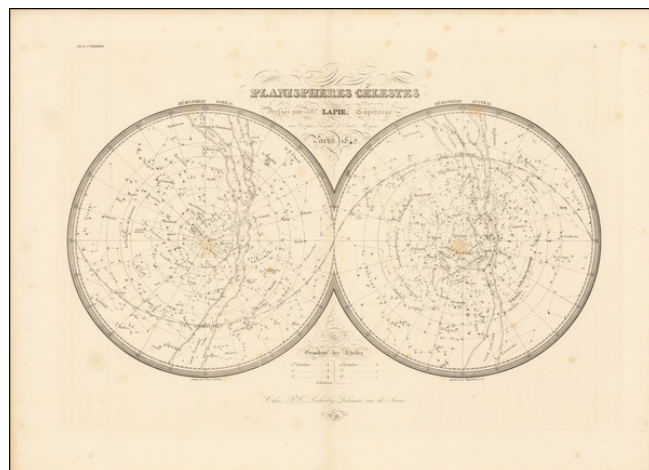

Barry Lawrence Ruderman Antique Maps Inc.

7407 La Jolla Boulevard
La Jolla, CA 92037

www.raremaps.com

(858) 551-8500
blr@raremaps.com

Planispheres Celestes...1838

Stock#: 67825
Map Maker: Lapie
Date: 1842
Place: Paris
Color: Uncolored
Condition: VG
Size: 22 x 15 inches
Price: \$145.00

Description:

Double hemisphere map of the Northern and Southern Skys, identifying the various stars in 6 orders of Grandeur and naming the constellations.

Detailed Condition: